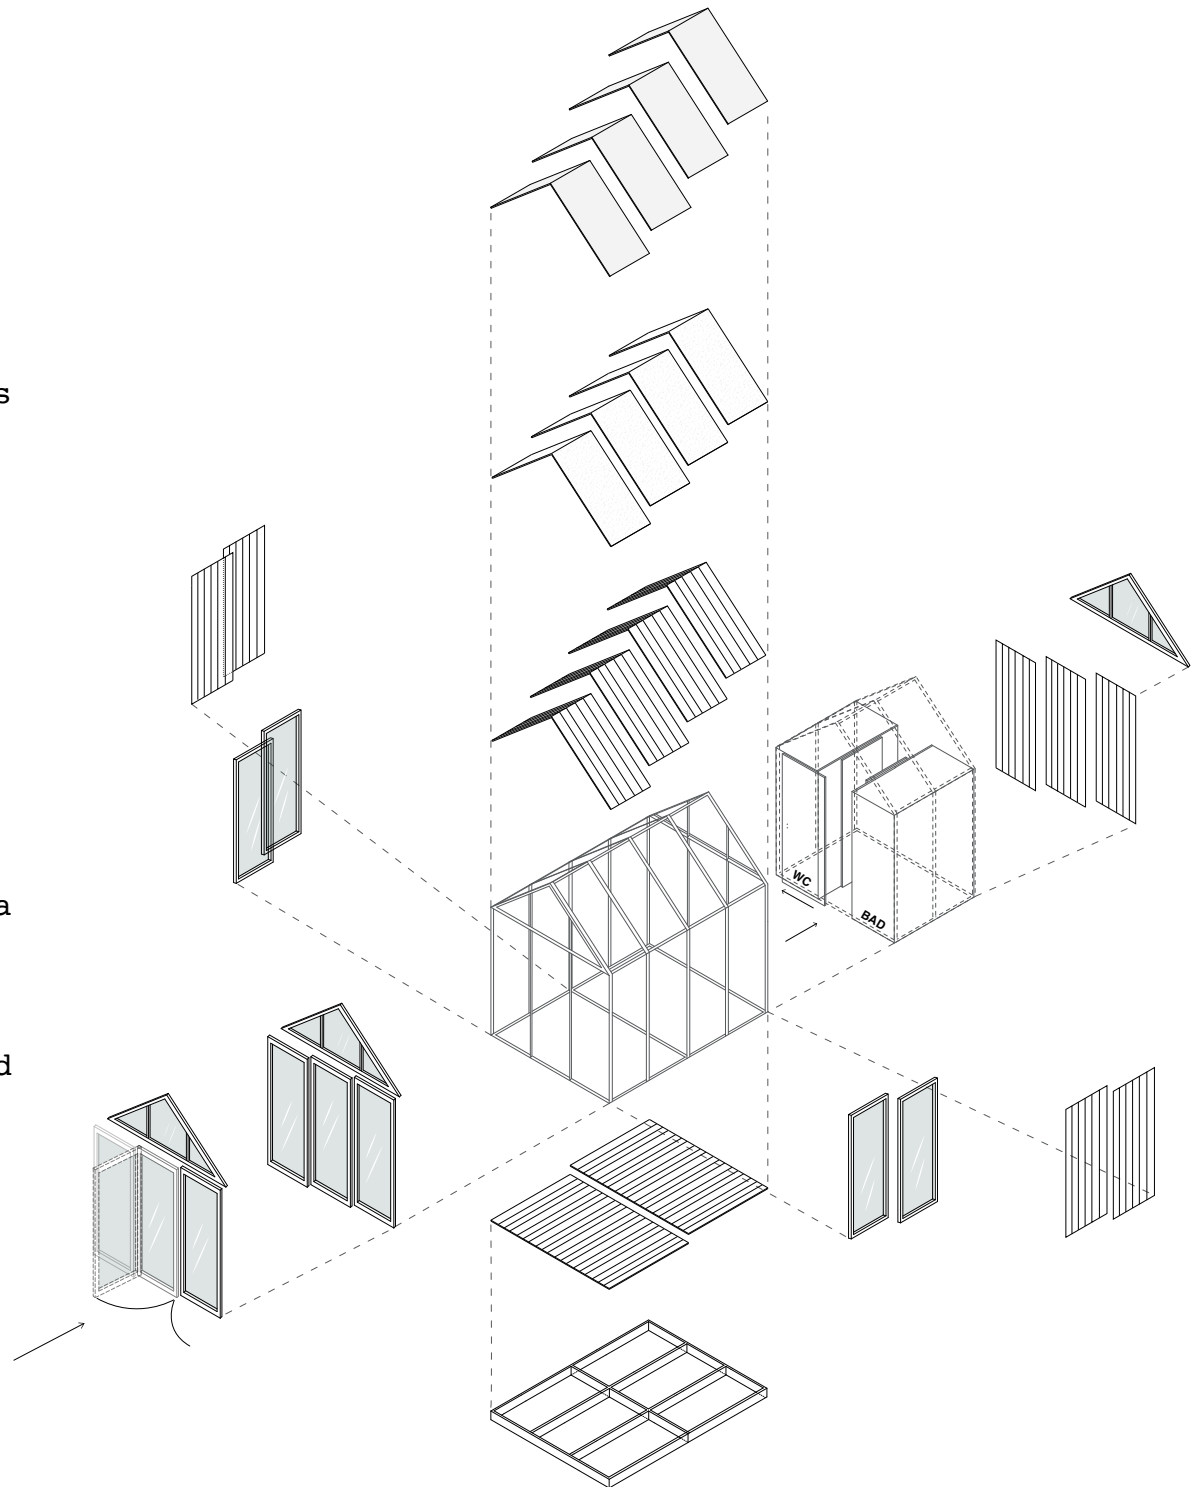

KOLONIEN

Kolonien is a temporary home that can be built in different sizes. With its modular nature it is easily assembled or expanded as needed. Its steel frame can be covered with your choice of materials depending on the climate and function.

EXPANDABLE

Each core segment of Kolonien is 110 x 220 cm and 330cm wide - and you can add as many as you like.

MOVABLE

Kolonien can be packed down by just three people, transported on a simple trailer and set up again on a beach, in the city or on a rooftop within 1 day.

FLEXIBLE

Kolonien is flexible in form and function and makes space for what you need by shifting function from private to common room.